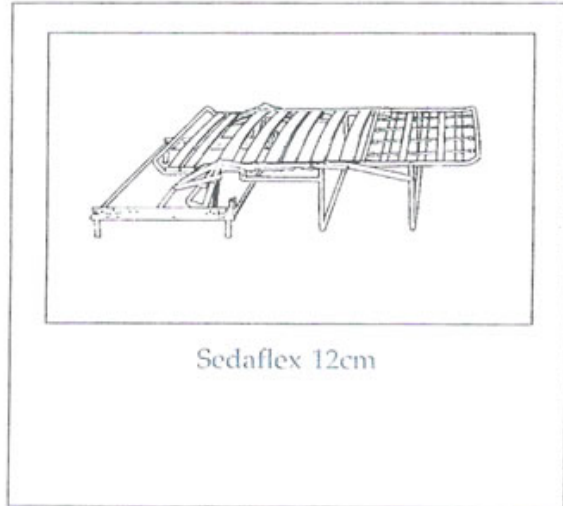

# Bed Settee Actions

12M Two Fold Bed Settee Actions For Spring Interior Mattress

Sedaflex 12cm Contract Two Fold Bed Action For 12cm Spring Interior Mattress

A contract quality two fold sofa bed action with adjustable headrest capable of taking a full 12cm spring interior mattress, 195cm long, at an affordable price. Extremely robust construction. Slats + webs.

Deck 2/3 Slats and 1/3 Webbing

Code	Sleeping width/cm	Fixing width between arms/cm
BEDACTSED12M	140	152
BEDACTSED12M	120	132
BEDACTSED12M	100	112

Two Fold Spring Interior Mattress 12cm  
(must not be fitted in a Sedaflex 10cm action)

Code	Sleeping width/cm
BEDACTMAT 140	140
BEDACTMAT 120	120
BEDACTMAT 100	100

Sedaflex 10m 10cm Standard Two Fold Bed Action For 10cm Spring Interior Mattress  
Deck 2/3 Slats and 1/3 Webbing

Code	Sleeping width/cm	Fixing width between arms/cm
BEDACTSEDTR140	140	152
BEDACTSEDTR120	120	132
BEDACTSEDTR100	100	112